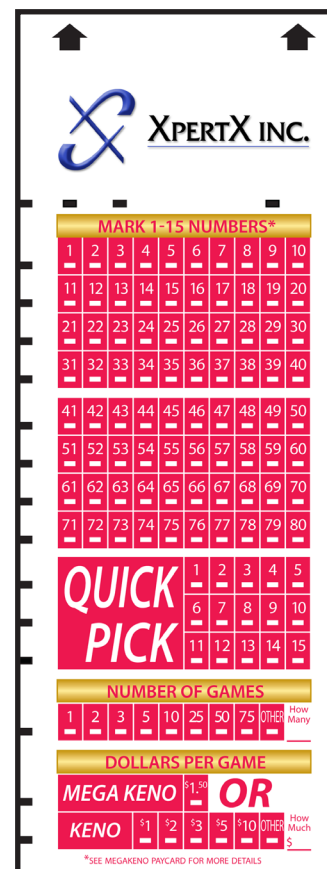

Sleep Mode

Locks terminals when unattended

Modular Design System

Add additional terminals as your game grows

Coupon Feature

Promote Keno with your custom discount coupons

Keno Runner Feature

Runner check-in indicators and runner results printer

Audit Connectivity

Retrieve audit files and reports securely using your in-house network

Customer Side Display

Shows ticket information, game results and advertising

Sample Mark Sense Ticket

Sample Keno Vortex HD Display