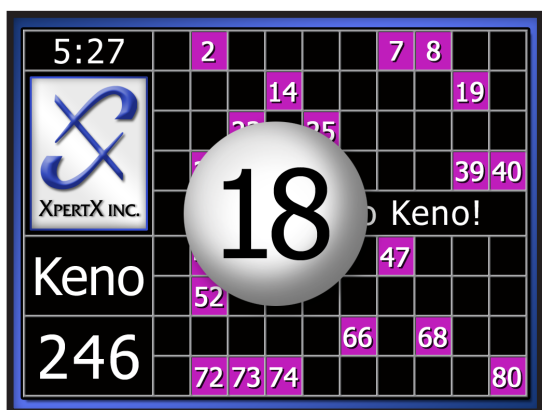

VORTEX HD & HD+ VIDEO DISPLAY SYSTEMS (OPTIONAL)

Sample Keno Vortex HD Display

- Show Keno results on any video media
- High-resolution capability
- Game Announcement Feature - choice of character voices call numbers
- Display Keno results throughout hotel/casino
- Vortex HD+ system also runs custom advertisements between games — display pictures, run videos and animations

OPTIONAL EQUIPMENT & FEATURES

- Ticket Information Station — Customers can check their own tickets
- Keno Information Network (KIN) — Display live Keno results online
- Random Number Generator — Computer generated balldraw
- Mark Sense Lotto Style Reader — Automatically reads a player's wager